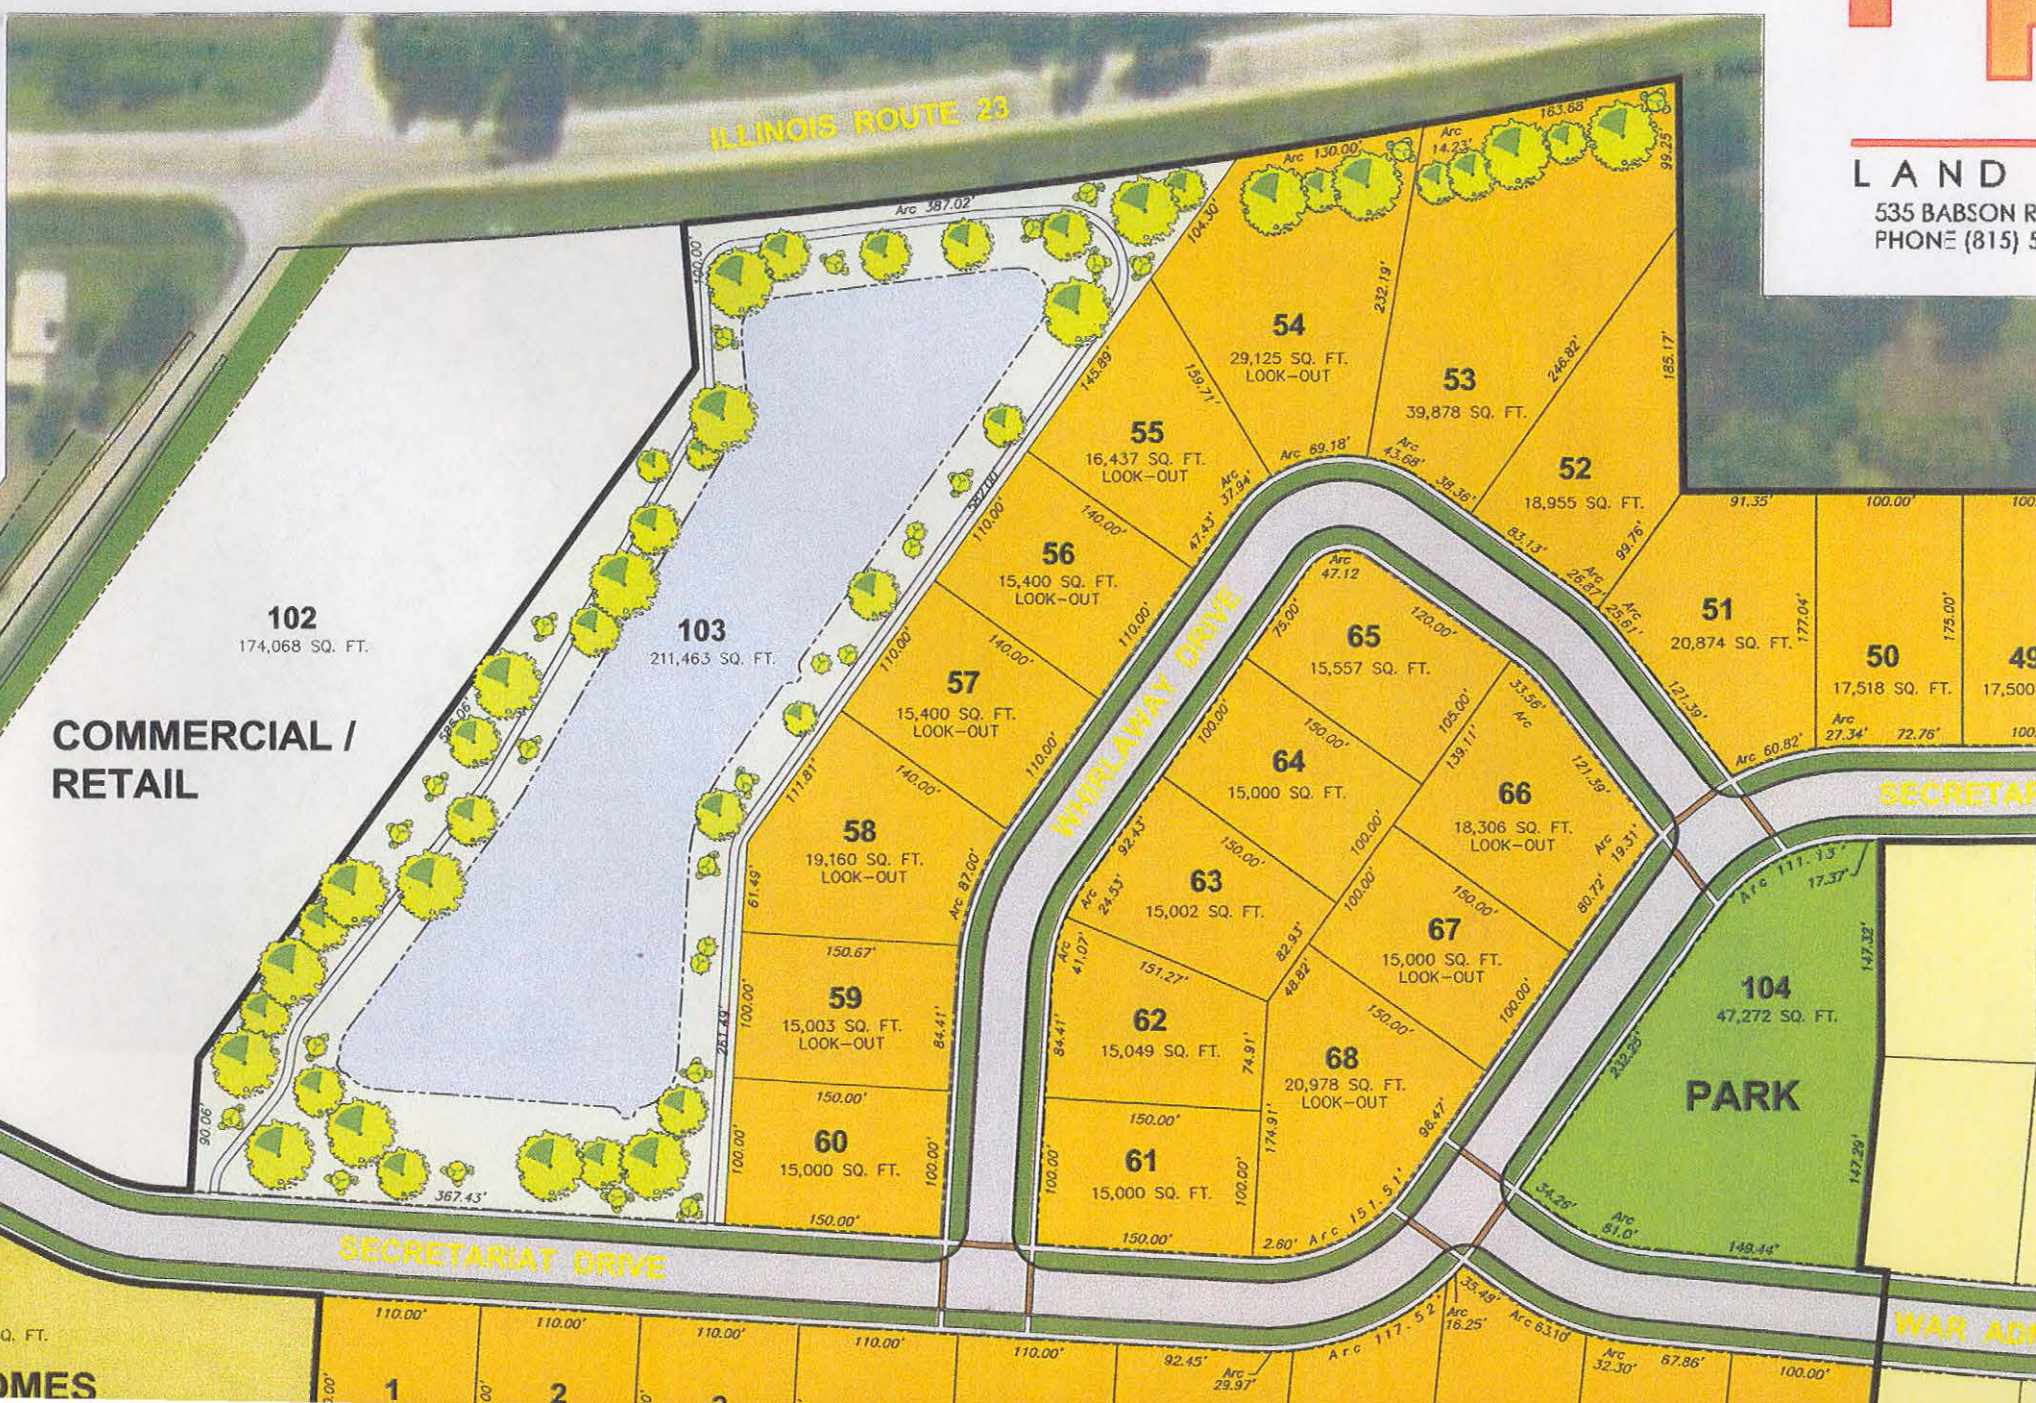

# DERBY ESTATES - UNIT ONE CITY OF GENOA, ILLINOIS

## GLE FAMILY HOMES

**LAND**  
 535 BABSON RD  
 PHONE (815) 52