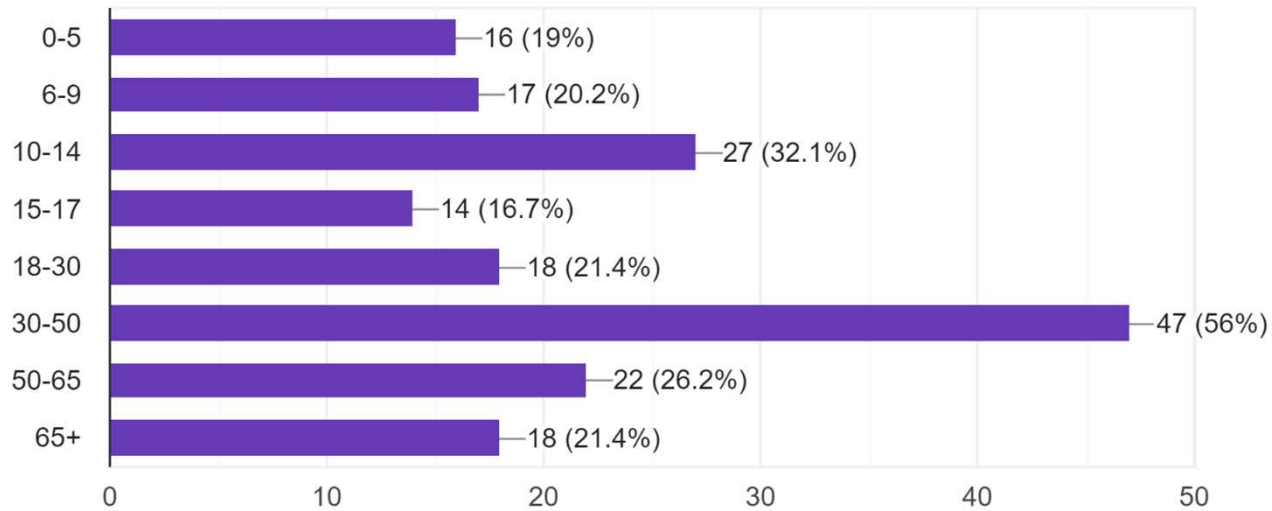

What are the age ranges of your household? Check all that apply.

84 responses

On average, when weather permits, how often do you currently use Central Park?

84 responses

Would you use Central Park more often if there were additional activities provided?

84 responses

What amenities are most important to the members of your household? Choose your top 3 priorities: